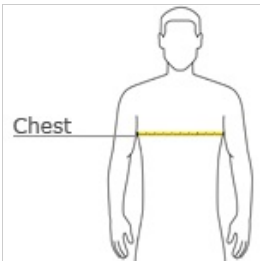

- 6.1-ounce, 100% cotton)
- 50/50 cotton/poly (Dark Heather, Safety Pink, Safety Green, Safety Orange, Heathered Cardinal, Heathered Indigo, Heathered Navy, Heathered Sapphire)
- 99/1 cotton/poly (Ash)
- 90/10 cotton/poly (Sports Grey, Antique Cherry Red, Antique Irish Green, Antique Royal)
- Seamless double-needle 7/8" collar
- Double-needle sleeves and hem
- Taped neck and shoulders
- Tubular

HOW TO MEASURE

CHEST WIDTH

Measure under the arm and around the fullest part of the chest with arms down, keeping tape horizontal.

SIZE CHART

	S	M	L	XL	2XL	3XL	4XL	5XL
Chest	34-36	38-40	42-44	46-48	50-52	54-56	58-60	62-64